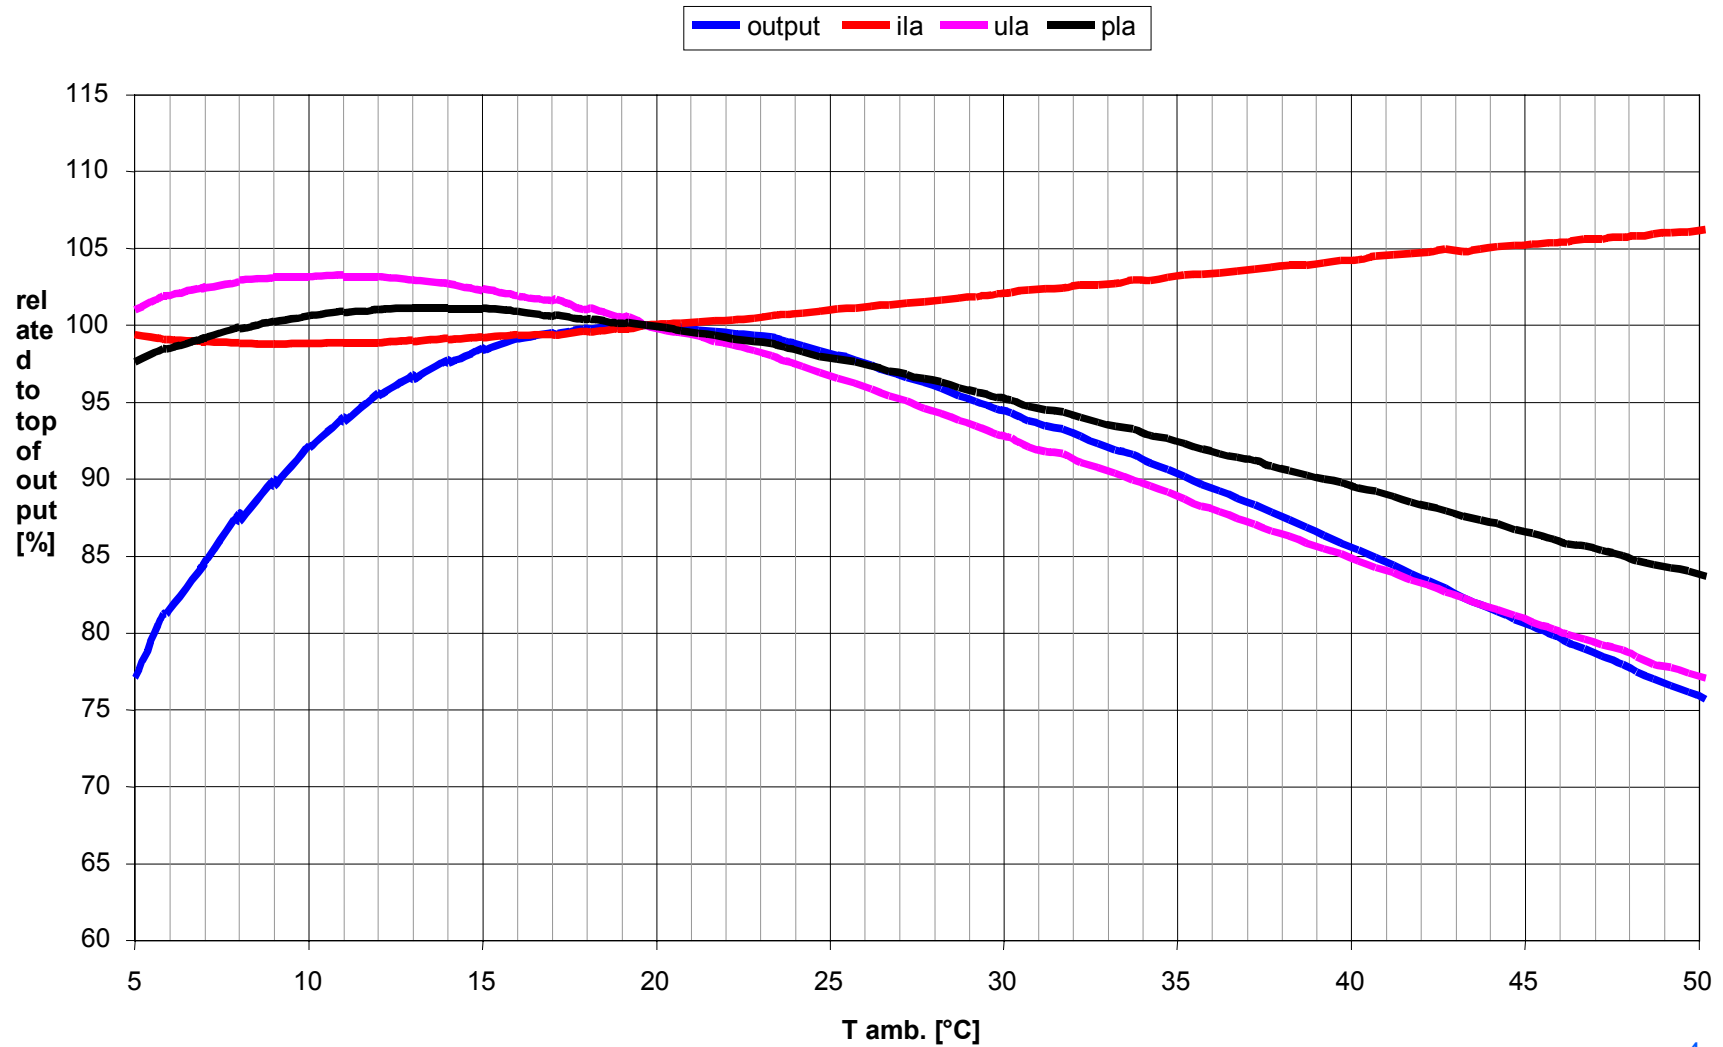

## PLL Outdoor

Lamp measurements

## PL-L 55W outdoor at reference circuit horizontal

PL-L 36W outdoor at reference circuit horizontal

## PL-L 24W outdoor vs PLL 24 W Master In FGS 103

Type	Top (100% light)	DT90 ( >90% light output)
Outdoor PL-L 24W	19°C	9°C - 36°C
Outdoor PL-L 36W	19°C	5°C - 34°C
Outdoor PL-L 55W	16°C	7°C - 33°C