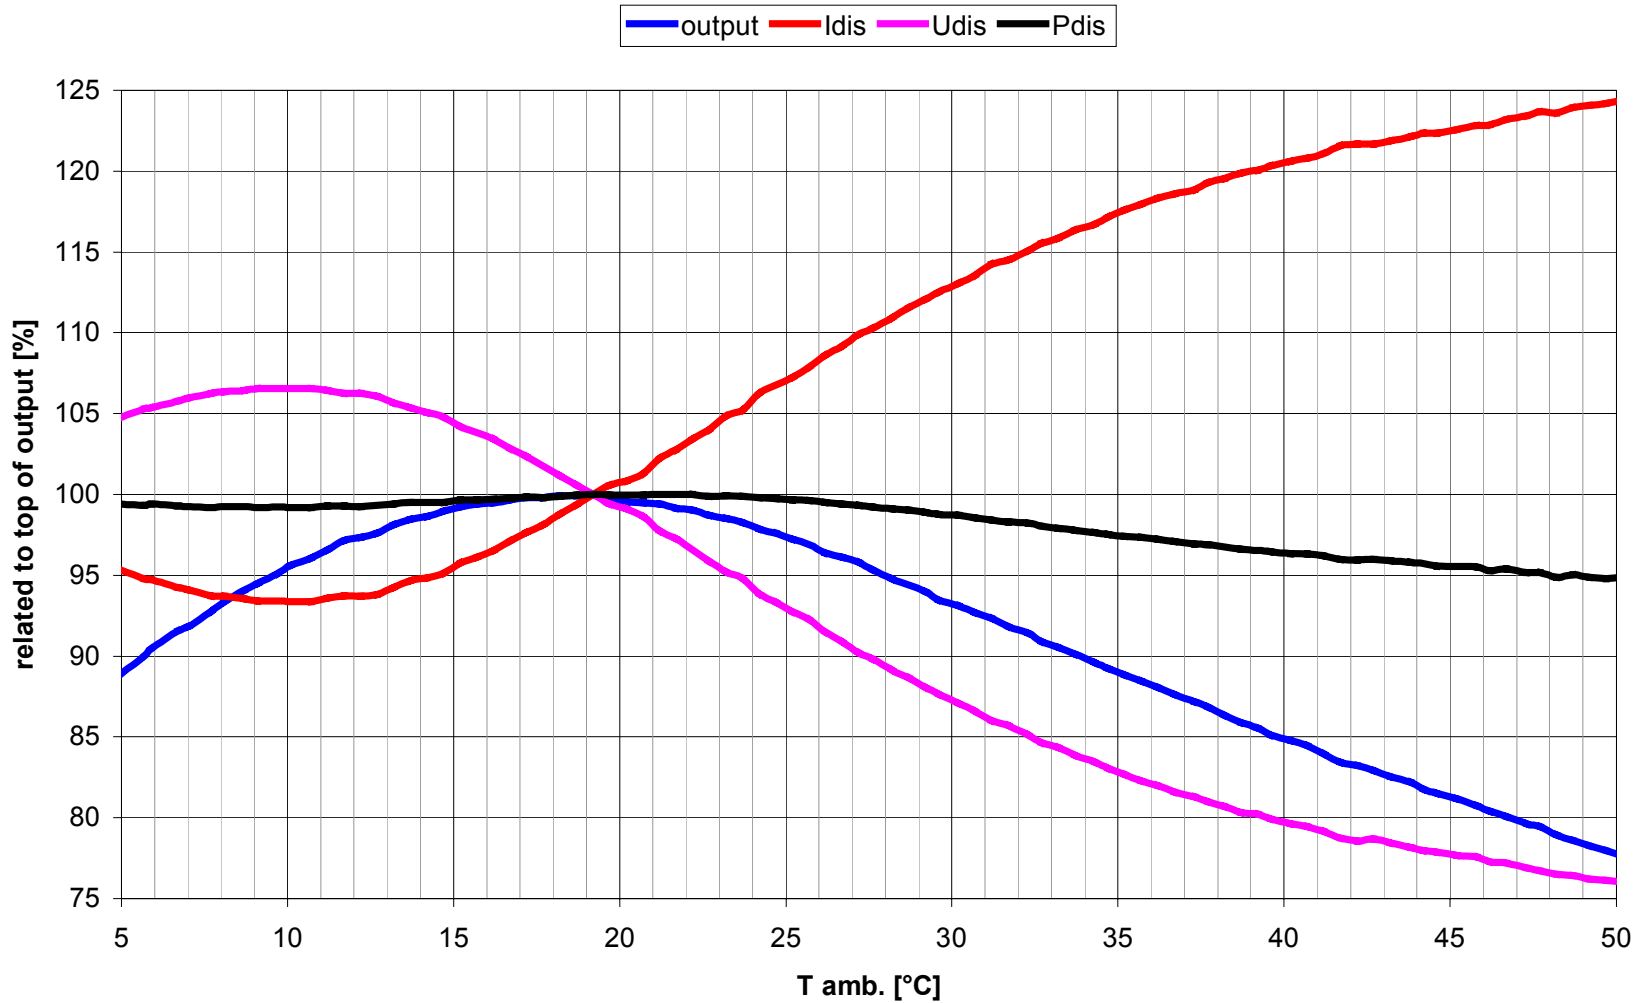

## PLL Outdoor

Lamp measurements

## PL-L 55W outdoor at reference circuit horizontal

PL-L 36W outdoor at reference circuit horizontal

## PL-L 24W outdoor vs PLL 24 W Master In FGS 103

Type	Top (100% light)	DT90 ( >90% light output)
Outdoor PL-L 24W	19°C	9°C - 36°C
Outdoor PL-L 36W	19°C	5°C - 34°C
Outdoor PL-L 55W	16°C	7°C - 33°C