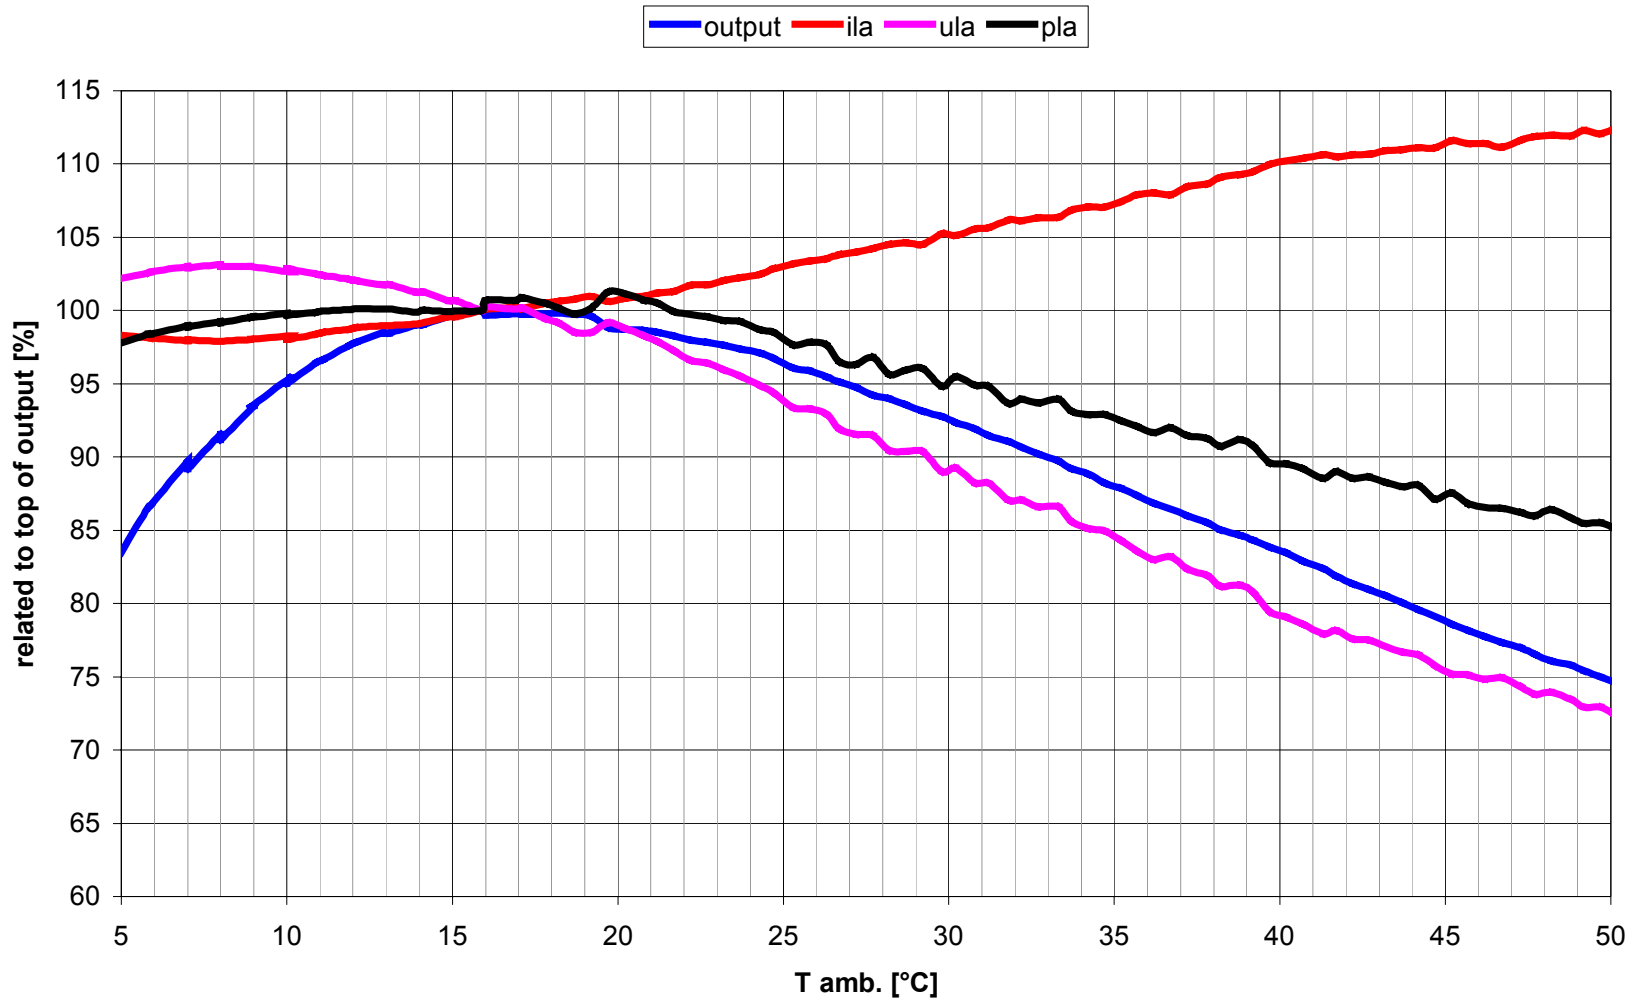

## PLL Outdoor

Lamp measurements

## PL-L 55W outdoor at reference circuit horizontal

PL-L 36W outdoor at reference circuit horizontal

## PL-L 24W outdoor at reference circuit horizontal

## PL-L 24W outdoor vs PLL 24 W Master In FGS 103

Type	Top (100% light)	DT90 ( >90% light output)
Outdoor PL-L 24W	19°C	9°C - 36°C
Outdoor PL-L 36W	19°C	5°C - 34°C
Outdoor PL-L 55W	16°C	7°C - 33°C