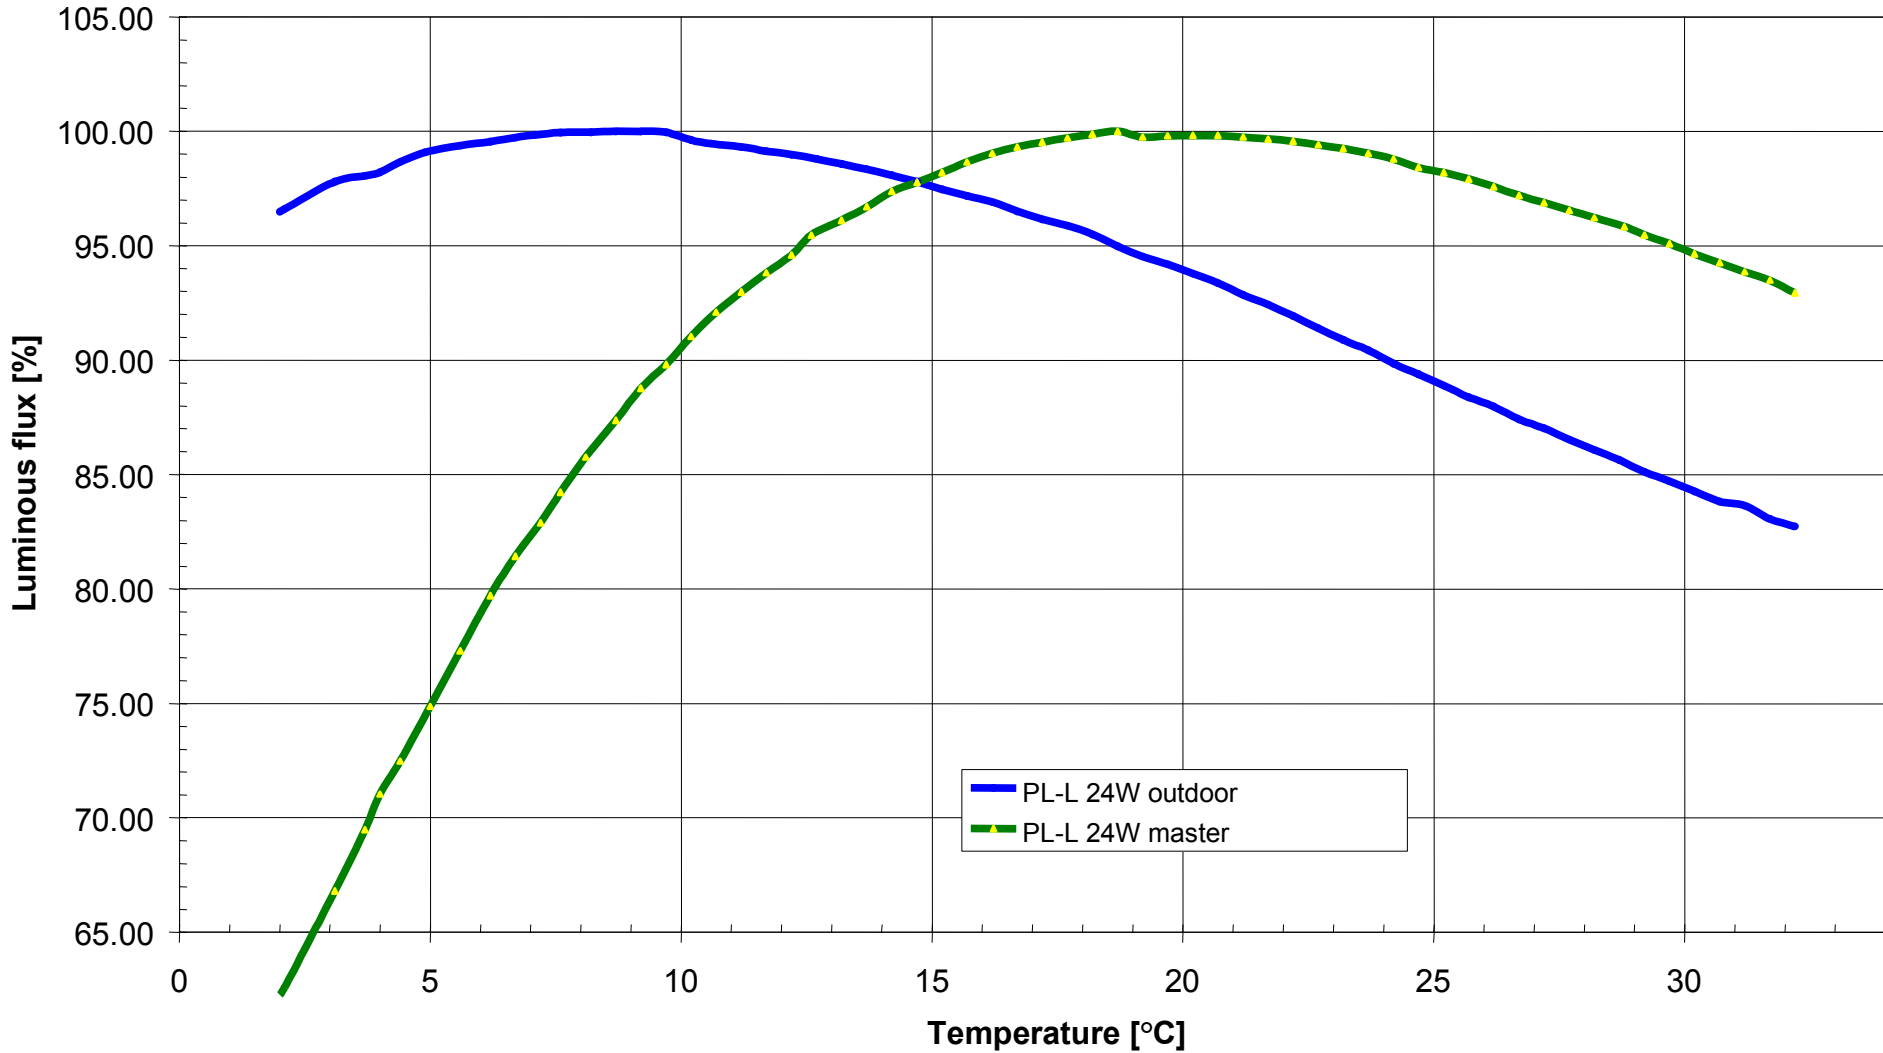

PL-L 24W outdoor vs PLL 24 W Master In FGS 103