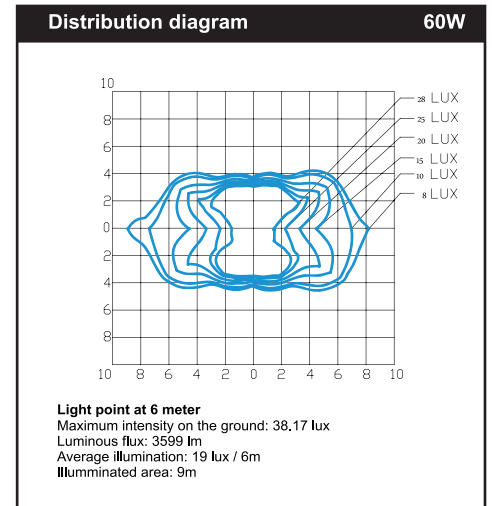

LUUMS STREETLIGHT

Met geavanceerde optiek

- LUUMS Streetlight 30W
- **LUUMS Streetlight 60W**
- LUUMS Streetlight 90W
- LUUMS Streetlight 120W
- LUUMS Streetlight 150W*
- LUUMS Streetlight 180W*
- LUUMS Tunnellight 75W

* op speciaal verzoek

OPTIONEEL:

Light sensor/switch

LUUMS International B.V.
Plantijnweg 14
NL-4104 BB Culemborg
The Netherlands
www.luums.com
info@luums.com

T: +31-345-531937
F: +31-345-510601

All rights served ©

Specificaties 60W

Volledige lichtspecificaties zijn verkrijgbaar als een IES bestandsformaat voor lichtplan-calculationen en 3D visualiseringssoftware.

Lichtbron
60x 1W High Power LED

Kleur
2700K, 3200K, 6500K

Belichtingshoek
X=120° and Y=60°

Lichtsterkte(fig.1)
3600 Lumen

Belichtingsgebied (fig.1)
±9 meters (light point at 6m)

Gemiddelde verlichting(fig.1)
16 Lux (light point at 6m)

Maximale lichtintensiteit (fig.2)
1970 Candela

Voltage
100 - 240VAC @ 50/60Hz

Operationele temperatuur
-25°C up to 40°C

Afmetingen
LWH: 595 x 282 x 56mm

Protectie graad behuizing
IP 65

Conform eisen
EN 60598-2-3: 2003
Used in conjunction with
EN 60598-1:2004 Part 2 -
Particular requirements Section Three -
Luminaires Testing requirements of
European Directive 2006/95/EC

Technische garantie
2 years

LED helderheid >70%
50.000Hrs

| Fotometrische data

fig.1